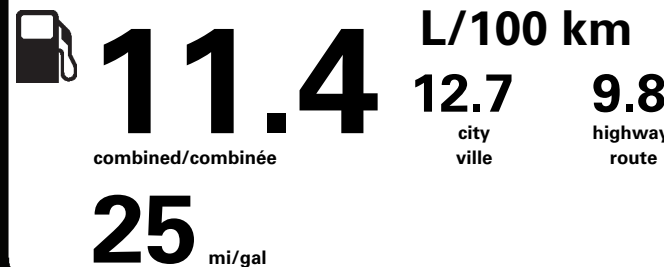

Fuel Consumption / Consommation de carburant

Annual fuel COST
for an annual distance of 20,000 km, and an average fuel price of $1.02 per litre

$ 2 326

Coût annuel en carburant
pour une distance annuelle de 20 000 km, et un prix moyen du carburant de 1,02 $ par litre

Standard pickup trucks range from /
Les camionnettes ordinaires font entre
9.5 - 16.3 L_e/100 km

L_e is gasoline litre equivalent
L_e signifie litre équivalent d'essence

Carbon Dioxide Rating / Indice de dioxyde de carbone

Tailpipe emissions only / Émissions du tuyau d'échappement seulement

Smog Rating / Indice de Smog

Estimates are based on Government of Canada approved criteria and testing methods. Vehicle's actual fuel consumption will vary.

Estimations établies selon des méthodes d'essai et des critères approuvés par le gouvernement du Canada. La consommation de carburant réelle du véhicule variera.

For more information visit

vehicles.nrcan.gc.ca

Pour plus d'information visitez

vehicules.nrcan.gc.ca

**U.S. GOVERNMENT SAFETY RATINGS
COTES DE SÉCURITÉ DU GOUVERNEMENT AMÉRICAIN**

Overall Vehicle Score /
Cote globale du véhicule ★★★★★

Frontal Crash / Collision frontale
Driver / Conducteur ★★★★★
Passenger / Passager ★★★★★

Side Crash / Collision latérale
Front seat / Siège avant ★★★★★
Rear seat / Siège arrière ★★★★★

Rollover / Capotage ★★★★★

Star ratings range from 1 to 5 stars (★★★★★), with 5 being the highest.
Les cotes varient de 1 à 5 étoiles (★★★★★), 5 étant la cote la plus élevée.

Source: U.S. National Highway Traffic Safety Administration
For more information / Pour de plus amples renseignements
www.safercar.gov

1FTEW1EP6KFB70119

Scan code not operational at this time

FOR PLANT USE ONLY

Insist on Ford Protect! The only extended service plan fully backed by Ford and honored at every Ford dealership in the US and Canada. See your Ford dealer for additional details, or visit www.ford.ca for more information.

Personalize your vehicle with Ford Custom Accessories. Genuine Ford Accessories are engineered for your vehicle and can be included under the Ford New Vehicle Limited Warranty. Certain conditions, limitations and exclusions apply. See your Dealer for details.